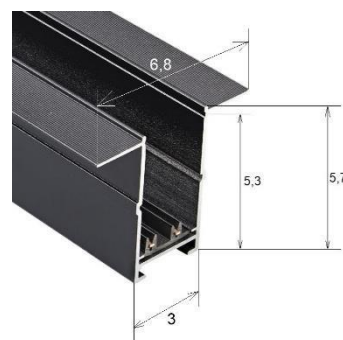

## BETA TRACK MAGNETIC57 230V 2m GIPS1 BK

AZ5147, EAN 5901238451471

## Product Specifications

N/A

Type	Flush-mounted track line
Type of track	Magnetic ~ 230V
Possible Adjustment	N/A
Color	Matte black
Material	Aluminium
Light source	N/A
Type of source	N/A
Lumens	N/A
Kelvins	N/A
Beam angle	N/A
Dimmable	N/A
Type of DIMM	N/A
CCT	N/A
Type of CCT	N/A
Lifetime	N/A
Type of control	N/A
Remote control	N/A
CRI	N/A
Track adapter	N/A
Voltage	230 V
Power	N/A
Electric shock class	I
Protection class	N/A
Tilt	N/A
Rotation	N/A

## Dimensions

Product	height / width / length [cm]	5,7 x 6,8 x 200
Mounting inlet	depth / width / length [cm]	5,3 x 3 x 200
Ceiling base	height / diameter / width / length [cm]	- x - x - x -
Shade	height / diameter / width / length [cm]	- x - x - x -
Wall base	height / diameter / width / length [cm]	- x - x - x -
Table base	height / diameter / width / length [cm]	- x - x - x -
Floor base	height / diameter / width / length [cm]	- x - x - x -